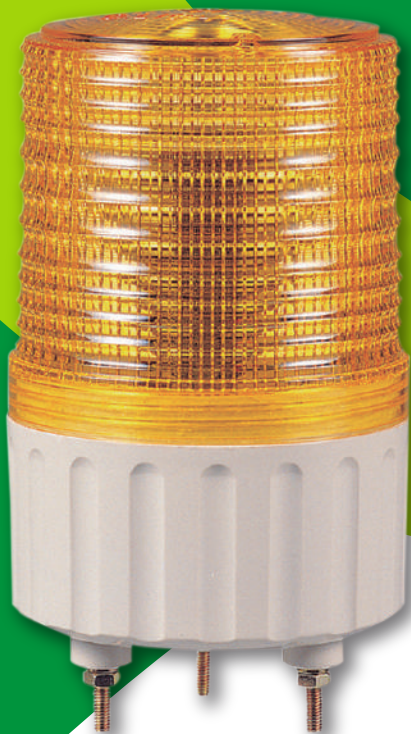

## S80L

Marca: **QLIGHT**

Qlight innovación en alarmas y señales para mejorar la eficiencia y la seguridad laboral.

**Qlight**

S80L

## S80 SERIES Ø80mm LED Steady/ Flashing Signal Lights

### S80L LED Steady/ Flashing Signal Light

- Ø80mm LED steady/ flashing signal lights
- Multi reflector system emits intense and constant level of signal lights
- Built-in switch for selection between steady and flashing mode
- Built-in buzzer available (Volume : Max 90dB at 1m)
- Flashing rate : 60-80 flashes/min
- Materials : Lens-AS, Housing-ABS, Reflector-Heat resistant ABS
- Ambient operating temperature : -30°C to +50°C
- Protection rating : IP44
- Certificates : CE Compliant
- Compliant with RoHS directive

### Specifications

Model Number	Voltage	Current	Certificates	Weight	Color
S80L	DC12V	0.123A	 DC24V Only	0.20kg	• R-Red • A-Amber • G-Green • B-Blue
	DC24V	0.094A		0.20kg	
	DC110V	0.035A		0.32kg	
	DC220V	0.017A		0.32kg	