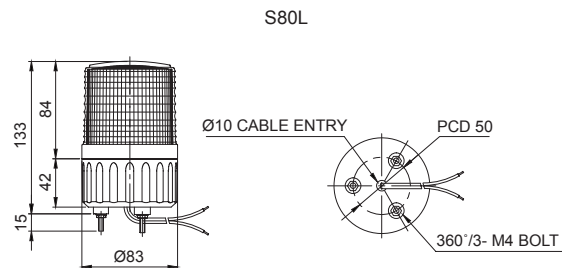

## S80 SERIES Ø80mm LED Steady/ Flashing Signal Lights

### Specifications

Model Number	Voltage	Current	Certificates	Weight	Color
S80L	DC12V	0.123A	 DC24V Only	0.20kg	• R-Red • A-Amber • G-Green • B-Blue
	DC24V	0.094A		0.20kg	
	DC110V	0.035A		0.32kg	
	DC220V	0.017A		0.32kg	

### Technical Diagram (Units : mm)

### Wiring Instructions

- External power line standard : UL1015 AWG18(0.75sq) x 2C 400mm
- Product can be wired regardless of polarity