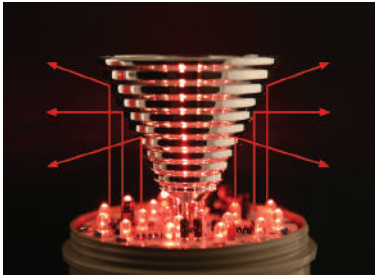

### S80L LED Steady/ Flashing Signal Light

- Ø80mm LED steady/ flashing signal lights
- Multi reflector system emits intense and constant level of signal lights
- Built-in switch for selection between steady and flashing mode
- Built-in buzzer available (Volume : Max 90dB at 1m)
- Flashing rate : 60-80 flashes/min
- Materials : Lens-AS, Housing-ABS, Reflector-Heat resistant ABS
- Ambient operating temperature : -30°C to +50°C
- Protection rating : IP44
- Certificates : CE Compliant
- Compliant with RoHS directive

### Feature of indirect light diffusing system

Indirect light diffusing system emits intense and constant level of signal lights via multi reflector throughout the lens.